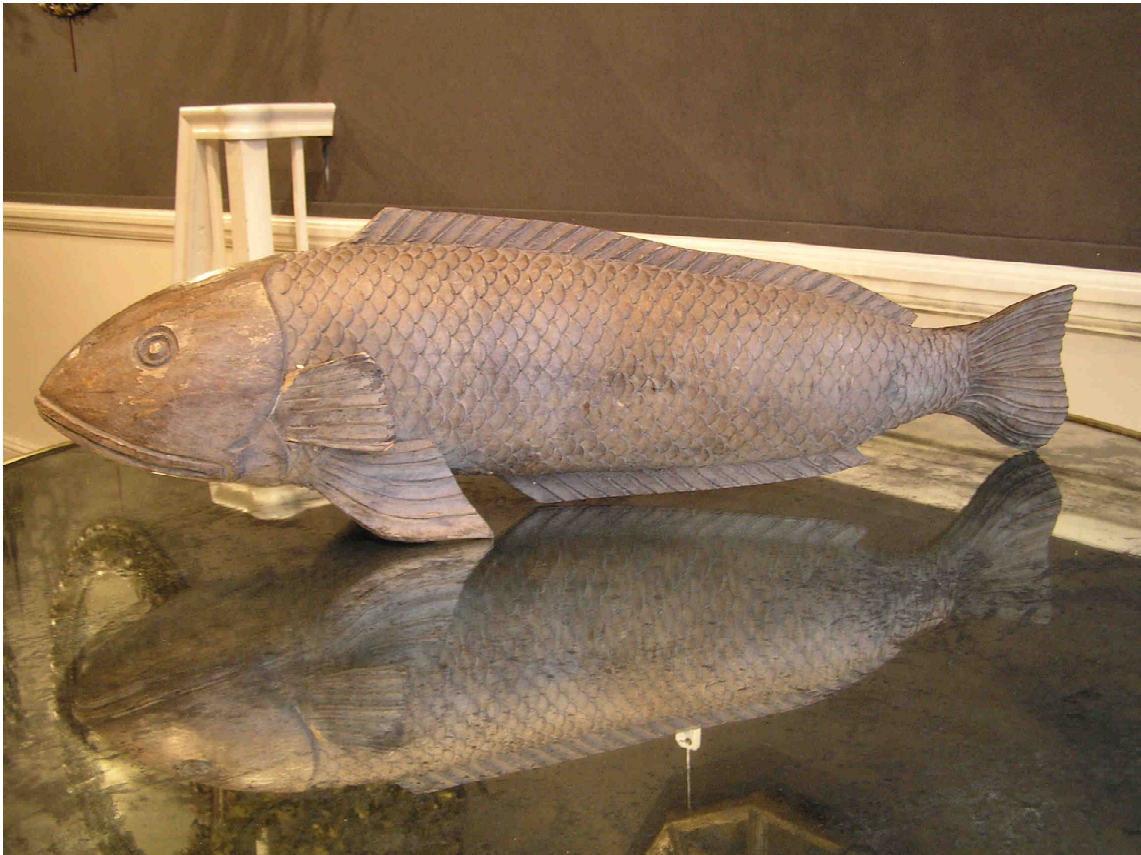

# CHARLES SAUNDERS ANTIQUES

*20th Century carved hard wood sculpture of a fish.  
Max Width: 9" (23cm)  
Length: 37" (94cm)*

*E439 £3,950*